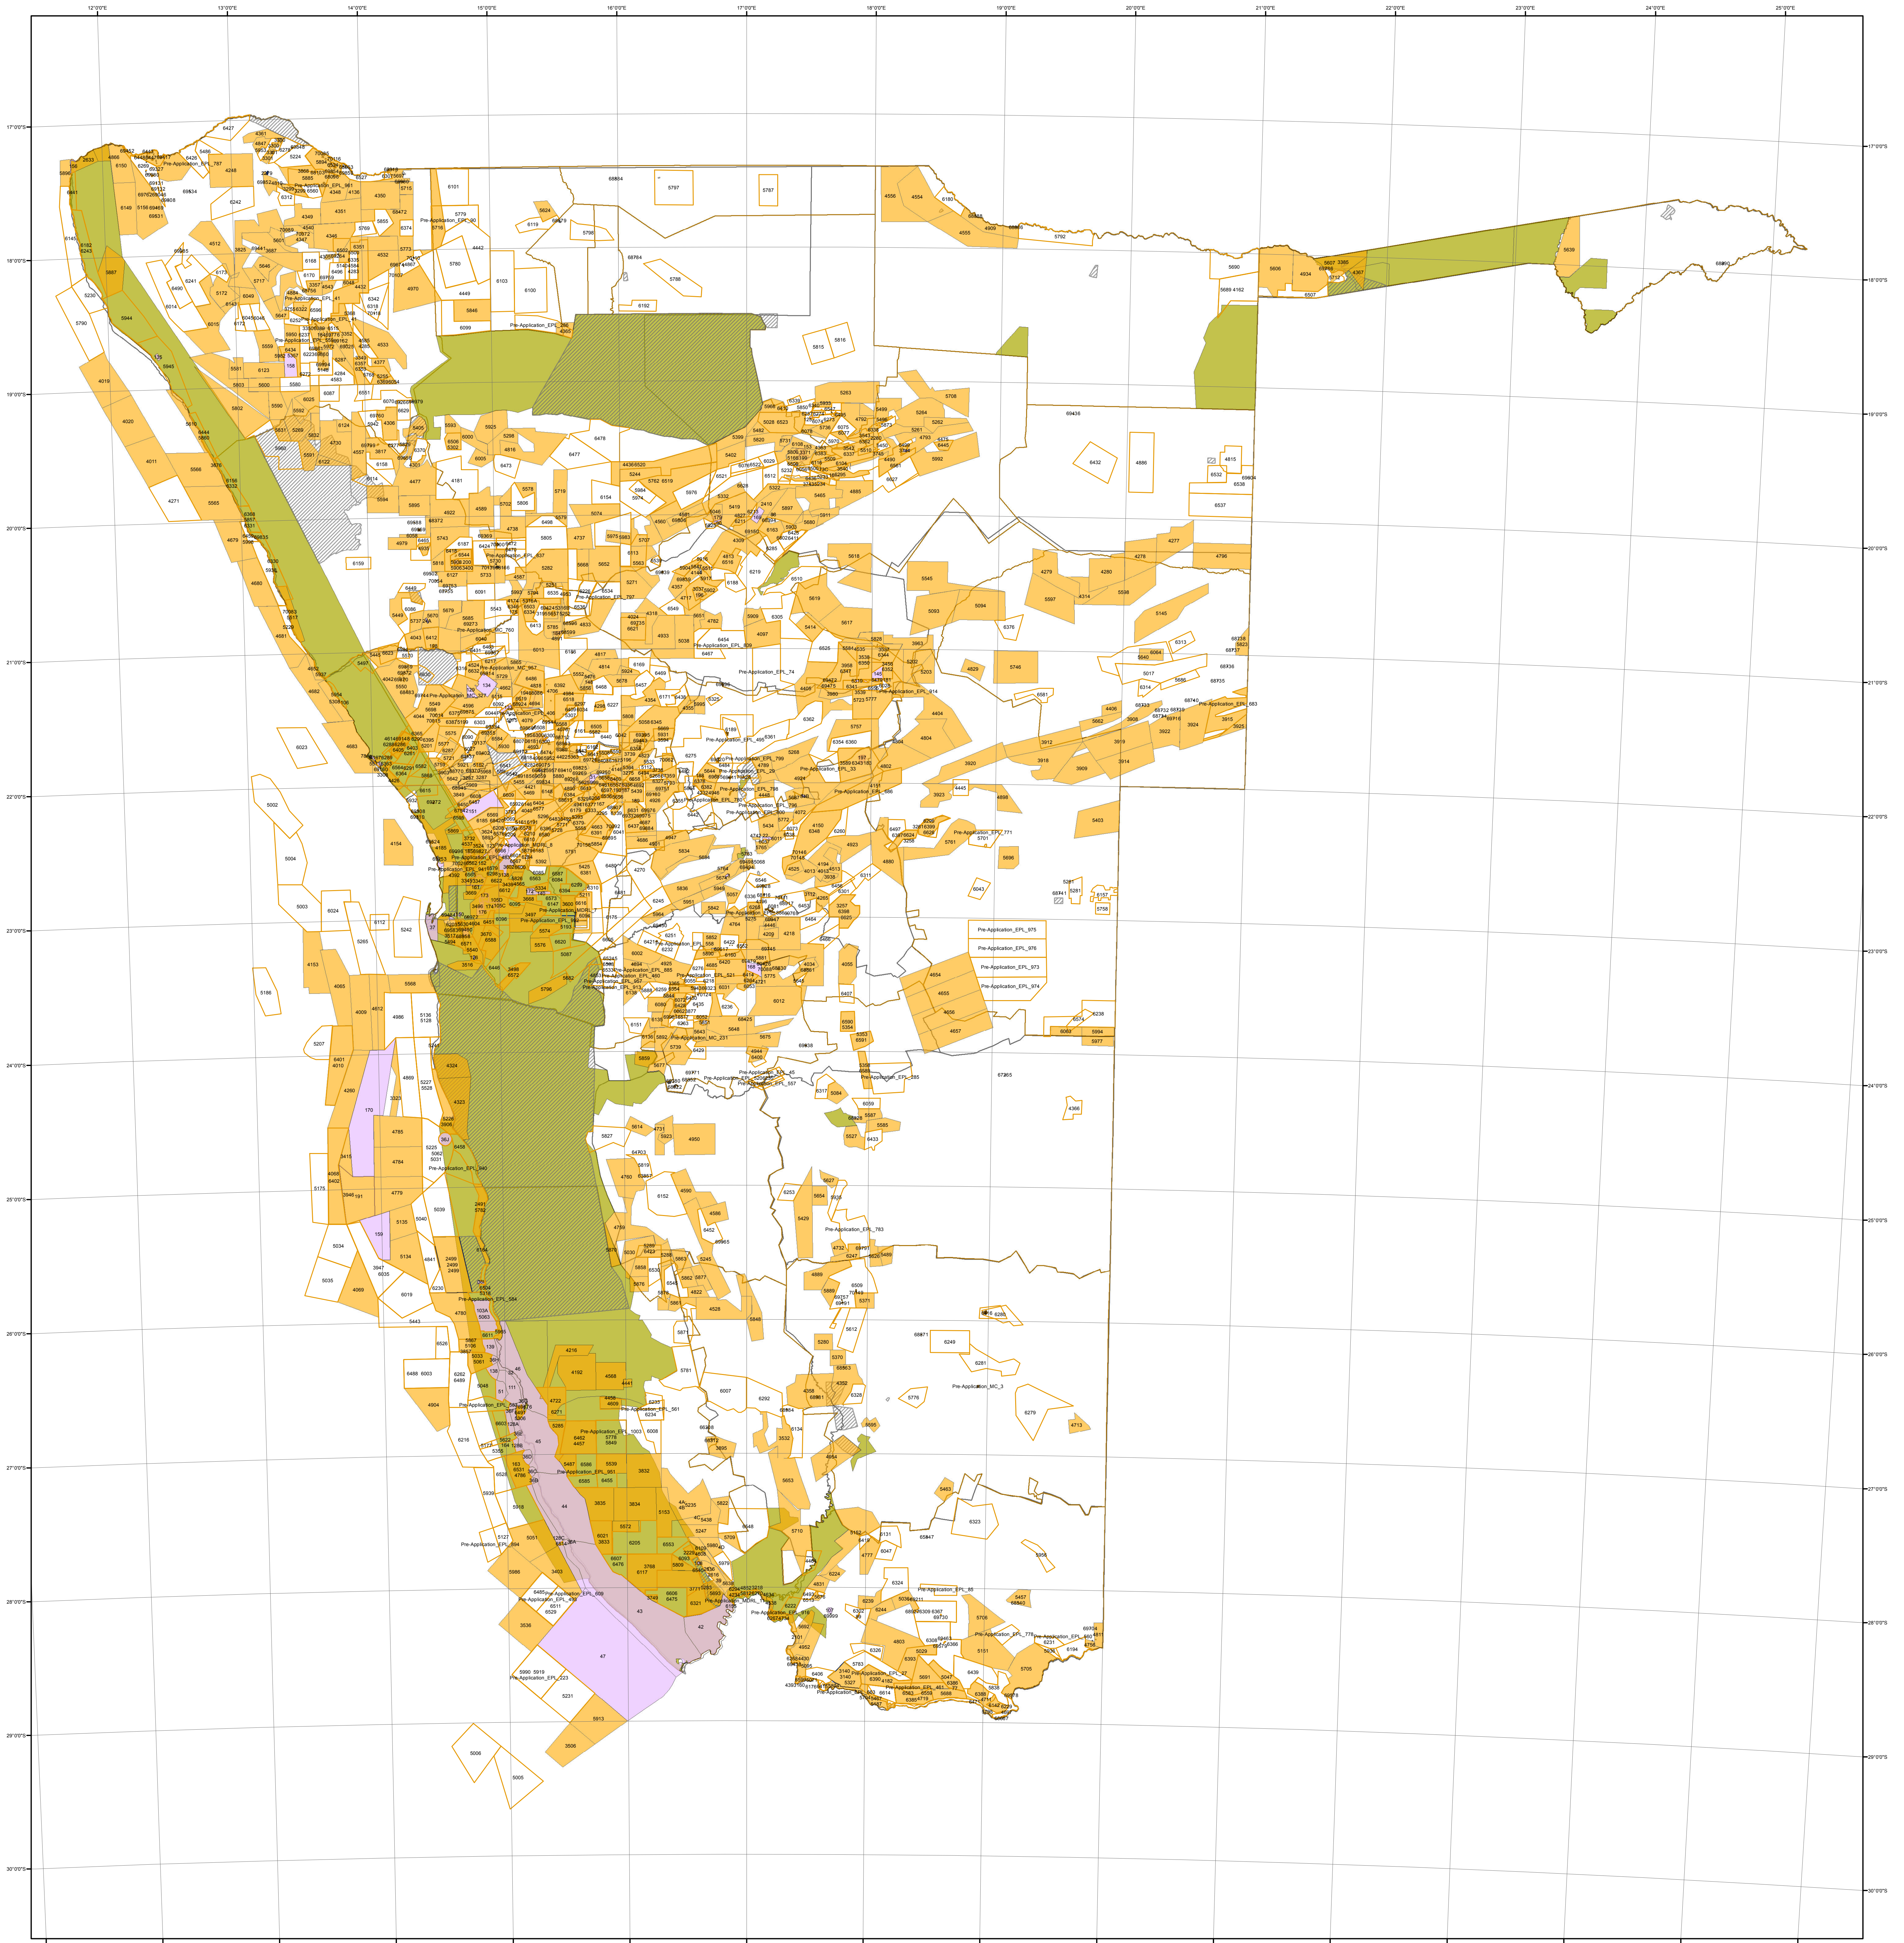

Current Namibian Licences (Ministry of Mines and Energy)

Date: 08/03/2017

Legend

EPL - Application	ERL - Application	Withdrawn Area
EPL - Active	ERL - Active	Environmentally Sensitive Areas
ML - Application	RL - Application	District
ML - Active	RL - Active	Region
MC - Application	MDRL - Application	Division
MC - Active	MDRL - Active	

1:2,000,000

Projection: Albers Conic Equal Area
 Spheroid: Bessel 1841
 Central Meridian: 17 Deg. E
 Grid: Geographic Coordinates (Degrees)