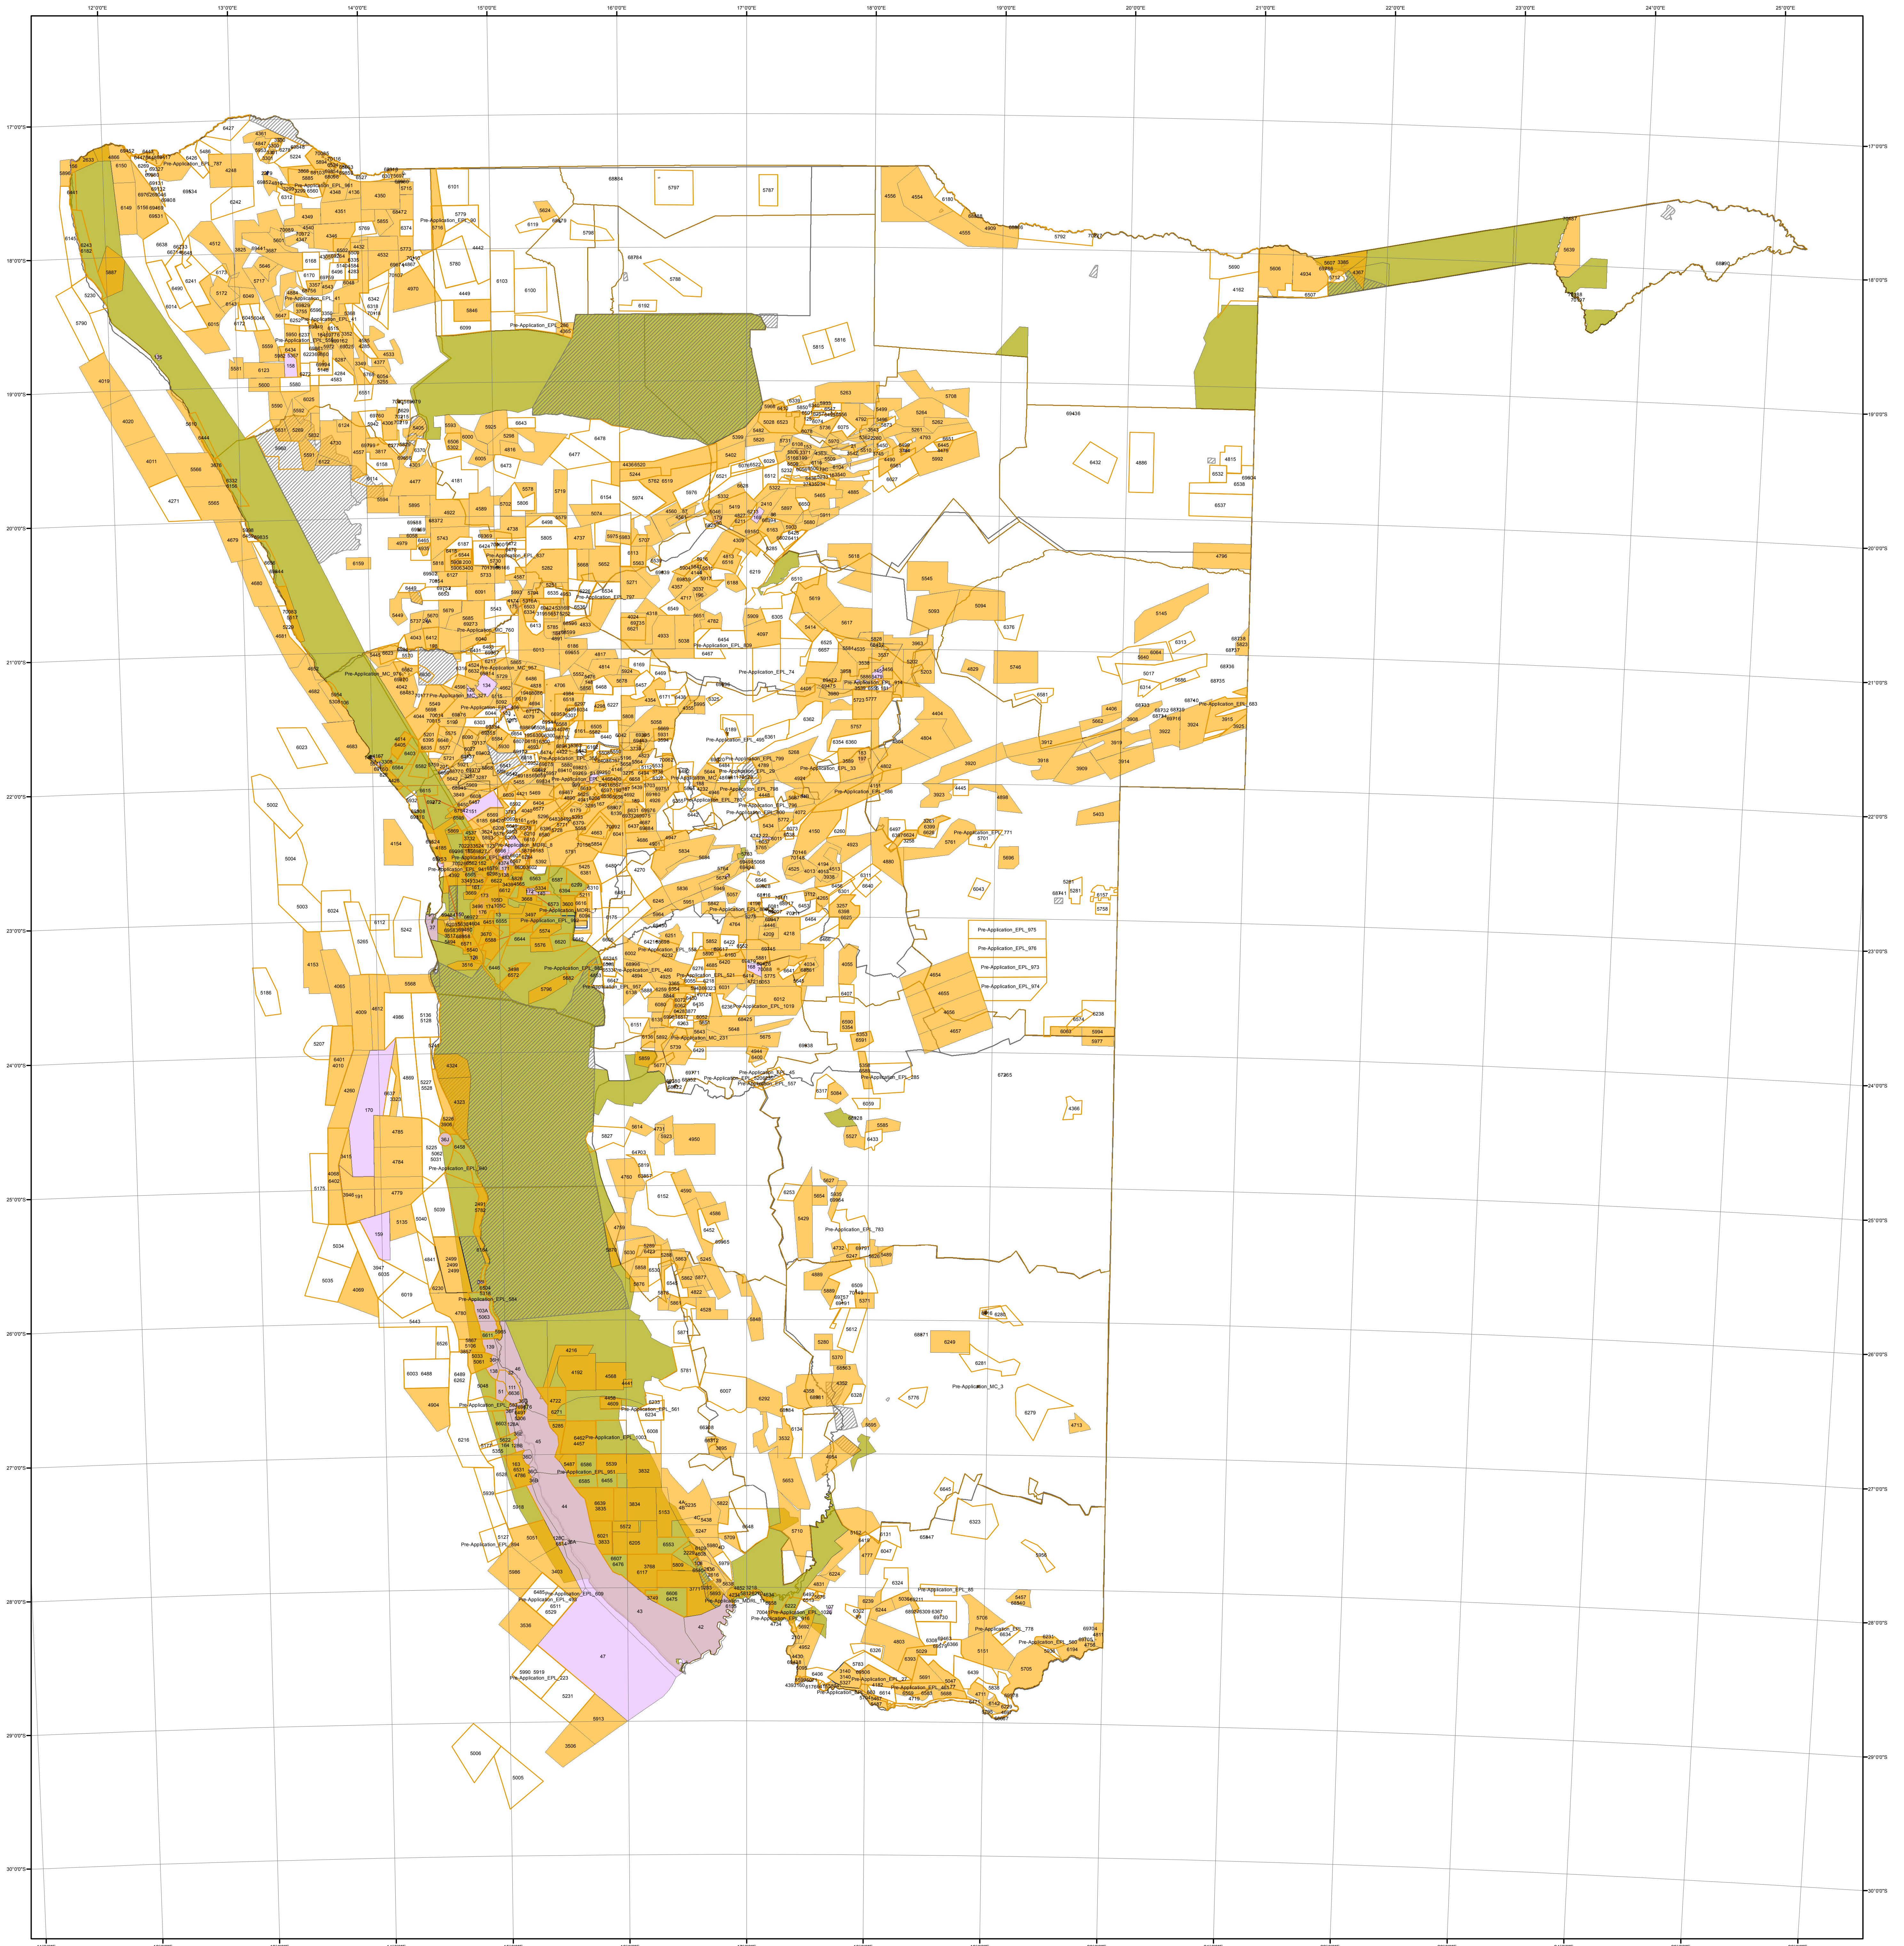

Current Namibian Licences (Ministry of Mines and Energy)

Date: 03/04/2017

Legend

EPL - Application	ERL - Application	Withdrawn Area
EPL - Active	ERL - Active	Environmentally Sensitive Areas
ML - Application	RL - Application	District
ML - Active	RL - Active	Region
MC - Application	MDRL - Application	Division
MC - Active	MDRL - Active	

1:2,000,000

Projection: Albers Conic Equal Area
 Spheroid: Bessel 1841
 Central Meridian: 17 Deg. E
 Grid: Geographic Coordinates (Degrees)